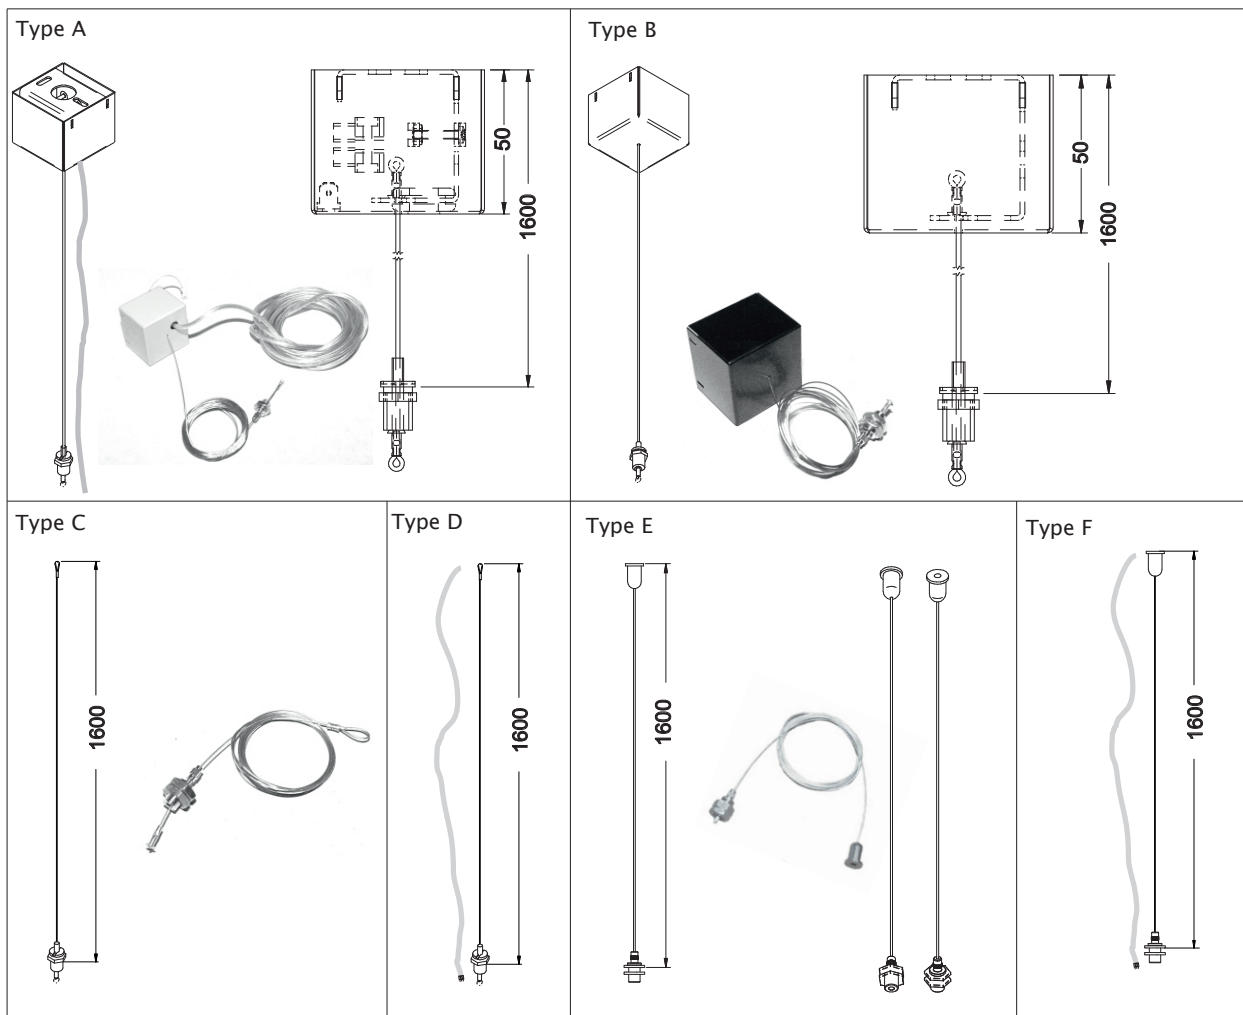

Zawiesia/Suspension/Подвесы

Luminaire	Colors	Suspension with connection	EAN	Type
X-Line	■	-	5902023806902	B
X-Line	■	3 poles	5902023806896	A
X-Line	■	3 poles	5907674091813	A+B
X-Line	■	5 poles (dimnable)	5902107025144	A
X-Line	■	5 poles (dimnable)	5907674083283	A+B
X-Line	■	6 poles	5902107001100	A
X-Line	■	6 poles	5902107025175	A+B
X-Line	□	-	5907674093190	B
X-Line	□	3 poles	5901867479501	A
X-Line	□	3 poles	5907674065791	A+B
X-Line	□	5 poles (dimnable)	5901867479518	A
X-Line	□	5 poles (dimnable)	5902023837067	A+B
X-Line	□	6 poles	5907674090465	A
X-Line	□	6 poles	5901867479525	A+B
X-Line	■	-	5907674019589	B
X-Line	■	3 poles	5907674022879	A
X-Line	■	3 poles	5907674010562	A+B
X-Line	■	5 poles (dimnable)	5907674070863	A
X-Line	■	5 poles (dimnable)	5907674034315	A+B
X-Line	■	6 poles	5907674019572	A
X-Line	■	6 poles	5901867479495	A+B
X-Line	-	-	5902107025625	C
X-Line	-	3 poles	5907674084112	D
X-Line	-	5 poles (dimnable)	5907674089124	D
X-Line	-	-	5902107025595	E
X-Line	-	3 poles	5902107025601	F
X-Line	-	5 poles (dimnable)	5902107025618	F